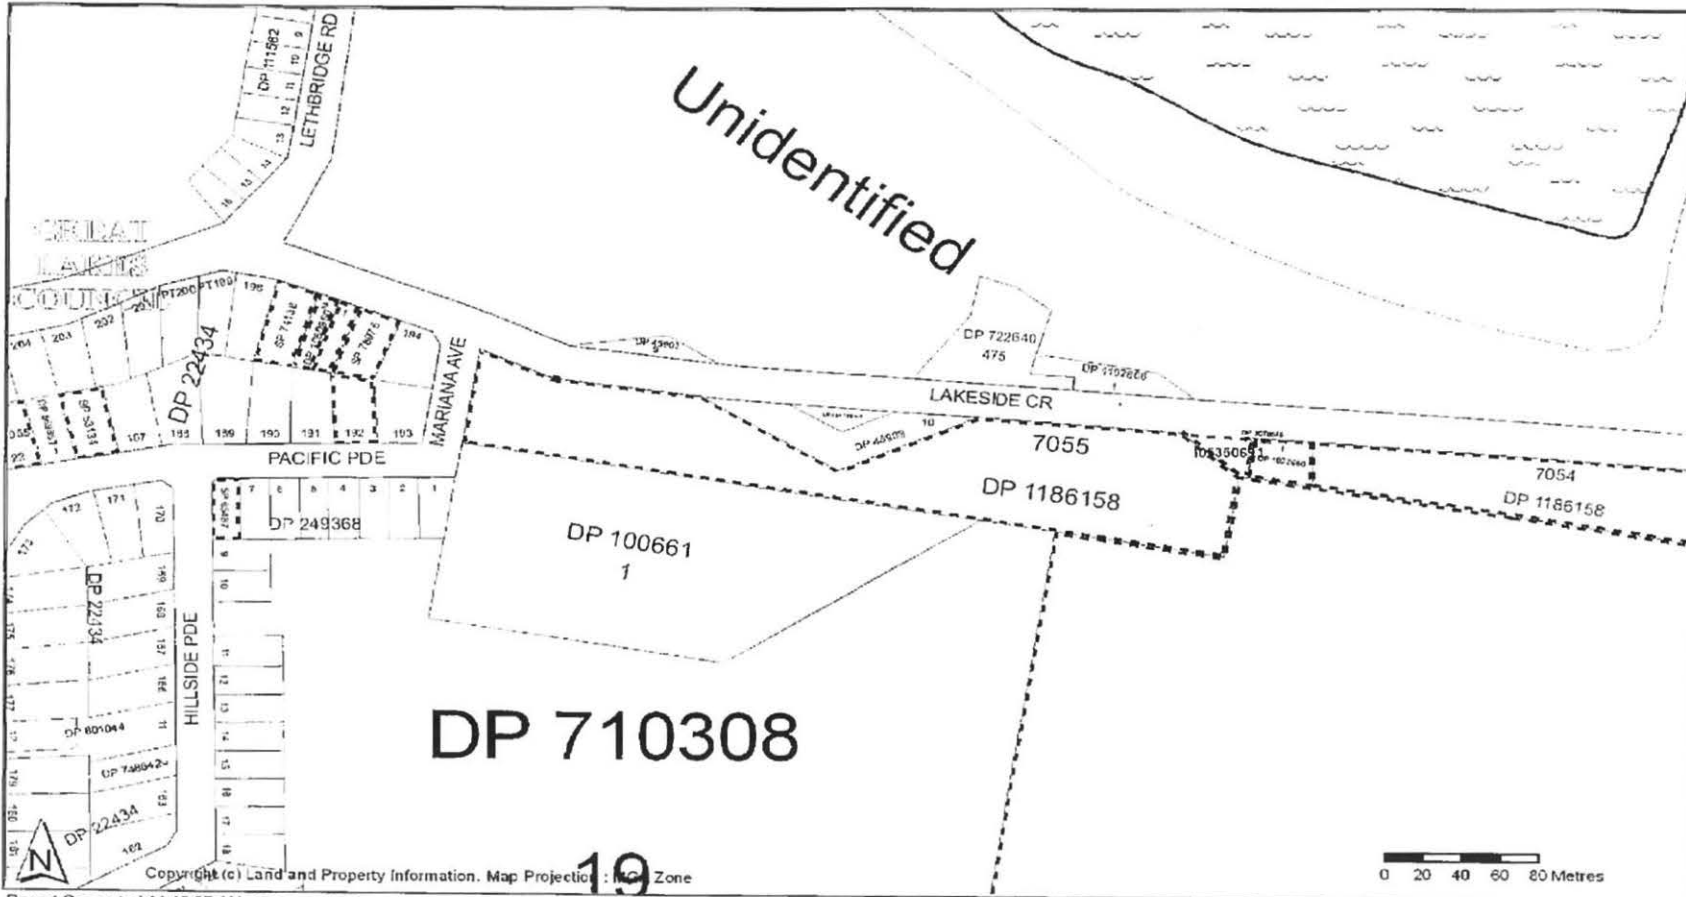

### Cadastral Records Enquiry Report

Locality : ELIZABETH BEACH

Requested Parcel : Lot 7055 DP 1186158

Identified Parcel : Lot 7055 DP 1186158

LGA : GREAT LAKES

Parish : FORSTER

County : GLOUCESTER

Report Generated 11:40:37 AM, 17 June, 2015  
Copyright © Land and Property Information ABN: 84 104 377 806

This information is provided as a searching aid only. While every endeavour is made to ensure the current cadastral pattern is accurately reflected, the Registrar General cannot guarantee the information provided. For all ACTIVITY PRIOR to SEPT 2002 you must refer to the RGs Charting and Reference Maps.